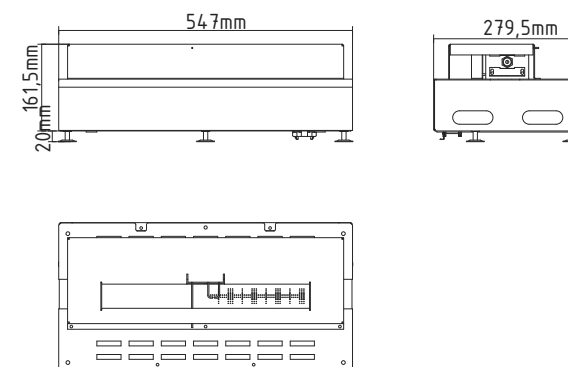

SPECIFICATION

FUEL OPTION		G20 / G25 (NATURAL GAS)	G30 / G31 (LPG)
Heat output	kW [Hi]	4,5	4,9
Gas consumption	kg/h	-	max. 0,39
Gas consumption	m ³ /h	max. 0,48	-
Flue system	mm	conventional flue	
Combustion system	-	open	
Power supply	V	230	

DIMENSIONS

AVAILABLE DECORATIVE ACCESSORIES

OPTIONAL