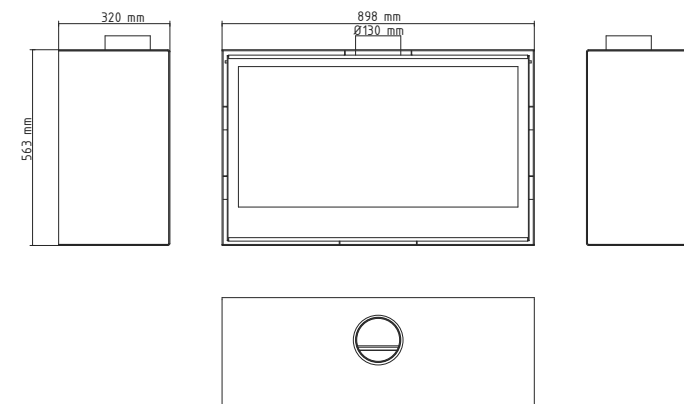

Versal INDOOR GAS FIREPLACE

Versal Cassette 900

*A campfire designed for modern times
Multidimensional flames in an advanced form*

FEATURES

- 15 levels of flame height
- LPG or Natural Gas powered
- Convectional fan
- Ambient lighting
- Easy installation to existing chimneys
- Child lock
- Eco Flow mode
- Remote control
- Smart Home System compatible
- Automatic ignition
- CE Certified
- Ceramic glass
- Conventional flue
- Gas conection - back or side
- Optional frame

SPECIFICATION

FUEL OPTION		G20 / G25 (NATURAL GAS)	G30 / G31 (LPG)
Heat output	kW [Hi]	7,5	7,6
Gas consumption	kg/h	-	max. 0,6
Gas consumption	m ³ /h	max. 0,79	-
Flue system	mm	conventional flue	
Glazing	-	ceramic glass	
Interior finish	-	black matt	
Combustion system	-	open	
Power supply	V	230	

DIMENSIONS

AVAILABLE DECORATIVE ACCESSORIES

OPTIONAL