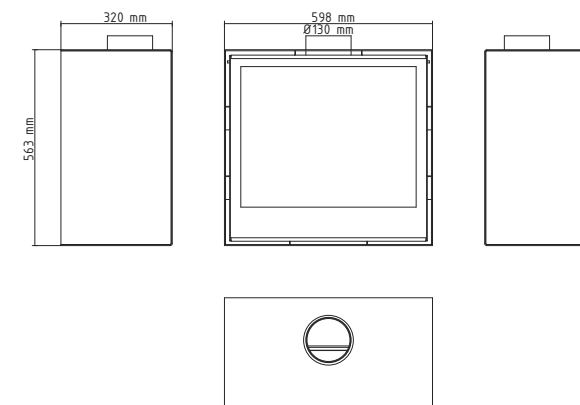

Versal INDOOR GAS FIREPLACE

Versal Cassette 600

*A campfire designed for modern times
Multidimensional flames in an advanced form*

FEATURES

- 15 levels of flame height
- LPG or Natural Gas powered
- Convectional fan
- Ambient lighting
- Easy installation to existing chimneys
- Child lock
- Eco Flow mode
- Remote control
- Smart Home System compatible
- Automatic ignition
- CE Certified
- Ceramic glass
- Conventional flue
- Gas conection - back or side
- Optional frame

SPECIFICATION

FUEL OPTION		G20 / G25 (NATURAL GAS)	G30 / G31 (LPG)
Heat output	kW [Hi]	4,6	4,9
Gas consumption	kg/h	-	max. 0,39
Gas consumption	m ³ /h	max. 0,49	-
Flue system	mm	conventional flue	
Glazing	-	ceramic glass	
Interior finish	-	black matt	
Combustion system	-	open	
Power supply	V	230	

DIMENSIONS

AVAILABLE DECORATIVE ACCESSORIES

OPTIONAL