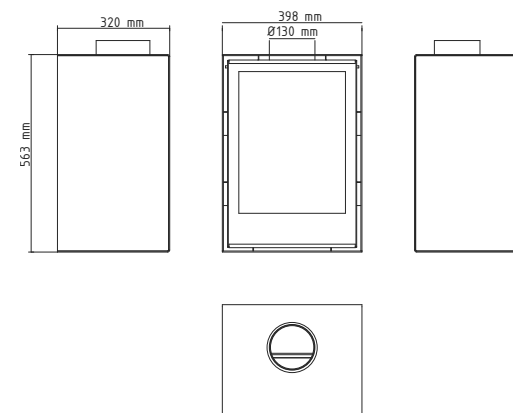

SPECIFICATION

FUEL OPTION		G20 / G25 (NATURAL GAS)	G30 / G31 (LPG)
Heat output	kW [Hi]	3,0	3,8
Gas consumption	kg/h	-	max. 0,3
Gas consumption	m ³ /h	max. 0,32	-
Flue system	mm	conventional flue	
Glazing	-	ceramic glass	
Interior finish	-	black matt	
Combustion system	-	open	
Power supply	V	230	

DIMENSIONS

AVAILABLE DECORATIVE ACCESSORIES

OPTIONAL