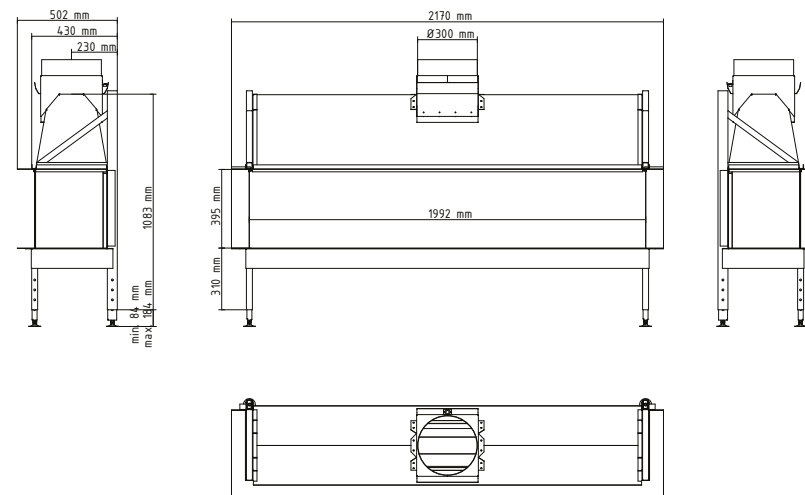

Sinatra INDOOR GAS FIREPLACE

Sinatra 2000 LFR

Create timeless style with natural golden flames
Gas fireplace for top custom projects

FEATURES

- Linear burner
- 15 levels of flame height
- LPG or Natural Gas powered
- Safety sensors
- Child lock
- Eco Flow mode
- Modular burner
- Remote control
- Smart Home System compatible
- Automatic ignition
- CE Certified
- Ceramic glass
- No glass enclosure available
- Bespoke sizes
- Conventional flue
- LED lighting

SPECIFICATION

FUEL OPTION		G20 / G25 (NATURAL GAS)	G30 / G31 (LPG)
Fire View	-	Left, Front & Right	
Heat output	kW [Hi]	19,74	19,01
Gas consumption	kg/h	-	max. 1,50
Gas consumption	m ³ /h	max. 2,09	-
Flue system	mm	conventional flue	
Glazing	-	ceramic glass (optional anti-reflective)	
Interior finish	-	black matt	
Combustion system	-	open	
Power supply	V	230	

DIMENSIONS

AVAILABLE DECORATIVE ACCESSORIES

OPTIONAL